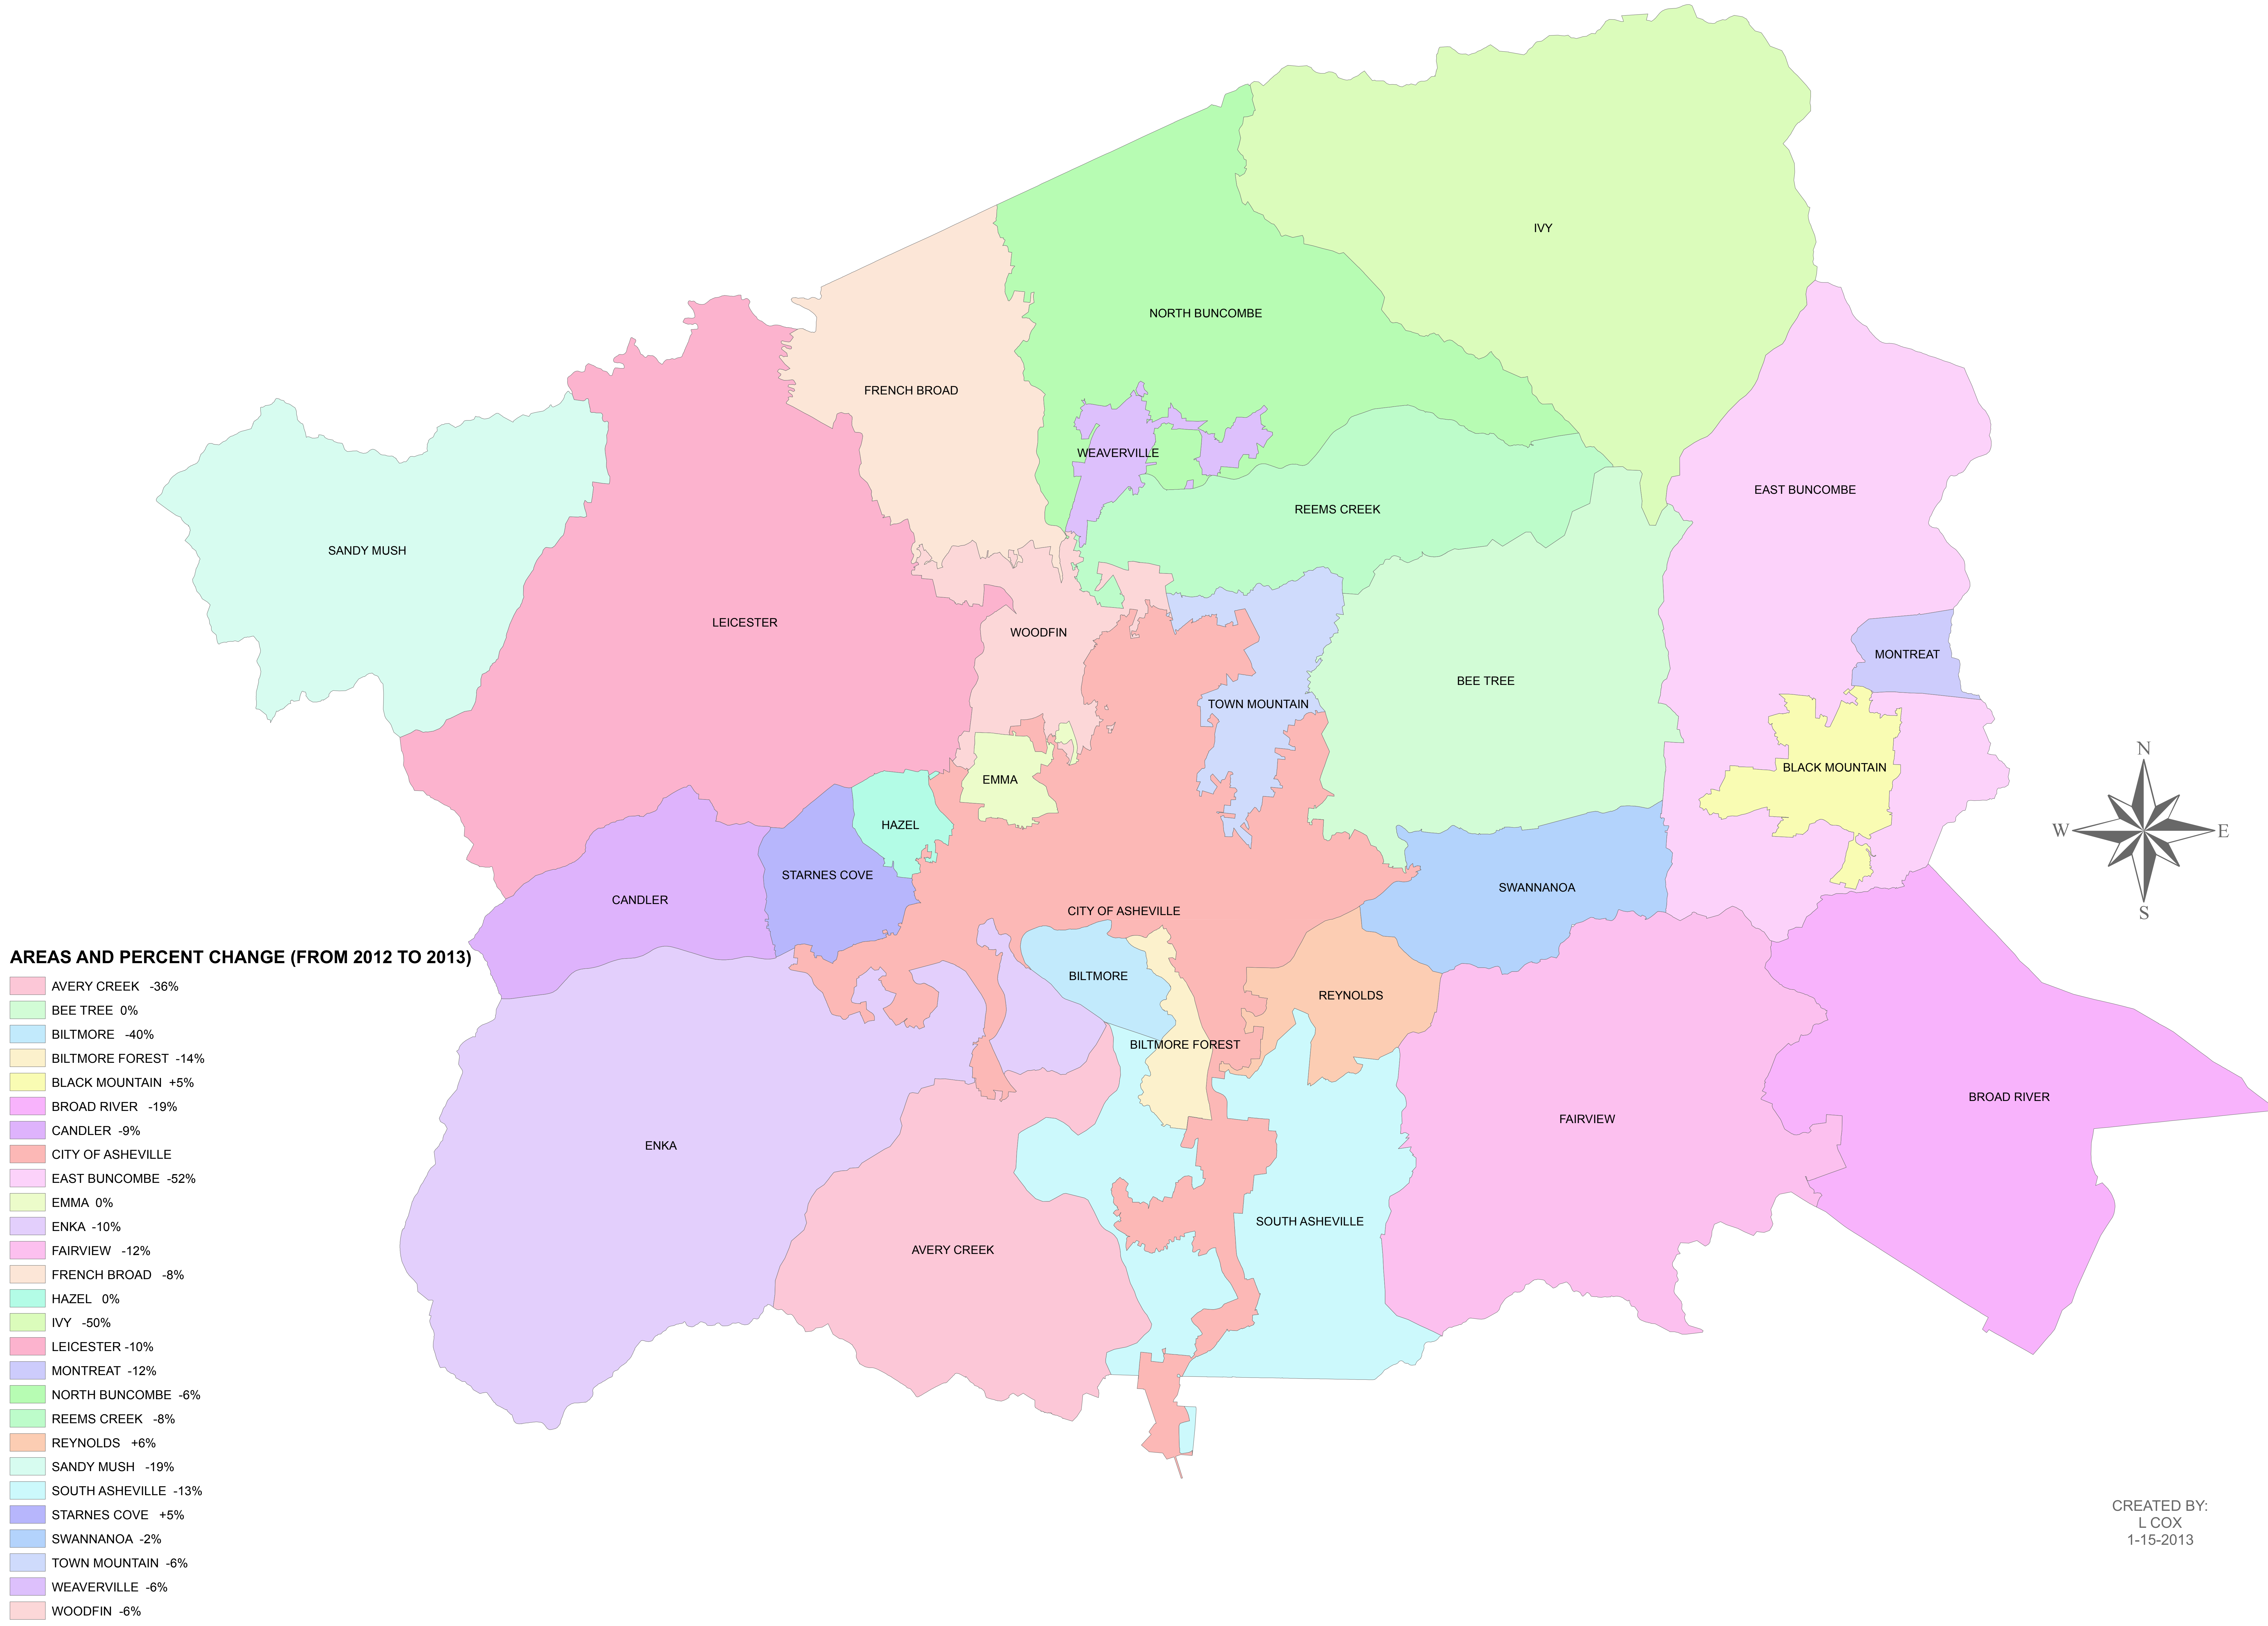

BUNCOMBE COUNTY TOWNS AND COMMUNITIES

AREAS AND PERCENT CHANGE (FROM 2012 TO 2013)

- AVERY CREEK -36%
- BEE TREE 0%
- BILTMORE -40%
- BILTMORE FOREST -14%
- BLACK MOUNTAIN +5%
- BROAD RIVER -19%
- CANDLER -9%
- CITY OF ASHEVILLE
- EAST BUNCOMBE -52%
- EMMA 0%
- ENKA -10%
- FAIRVIEW -12%
- FRENCH BROAD -8%
- HAZEL 0%
- IVY -50%
- LEICESTER -10%
- MONTREAT -12%
- NORTH BUNCOMBE -6%
- REEMS CREEK -8%
- REYNOLDS +6%
- SANDY MUSH -19%
- SOUTH ASHEVILLE -13%
- STARNES COVE +5%
- SWANNANOA -2%
- TOWN MOUNTAIN -6%
- WEAVERVILLE -6%
- WOODFIN -6%